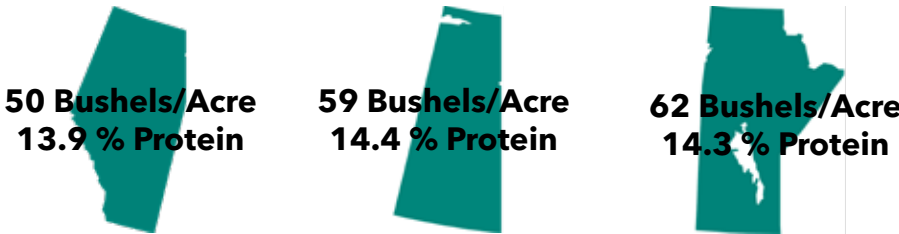

YIELD & PROTEIN¹

	Lodging	Sprouting	Height	Maturity
AAC ELIE	VG	G	80 cm	99 days
Carberry	G	F	82 cm	99 days

	Loose Smut	Common Bunt	Leaf Spot	Stem Rust	Leaf Rust	Stripe Rust	FHB
AAC ELIE	I	I	I	R	R	R	I
Carberry	MR	R	MS	MR	R	MR	MR