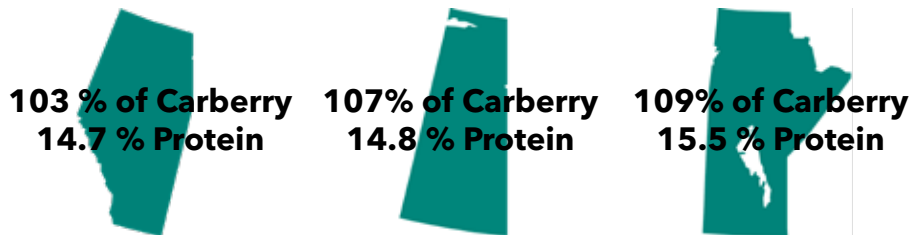

YIELD & PROTEIN²

	Lodging	Sprouting	Height	Maturity
SY TORACH	VG	-	85 cm	96 days
Carberry	G	F	82 cm	99 days

	Loose Smut	Common Bunt	Leaf Spot	Stem Rust	Leaf Rust	Stripe Rust	FHB
SY TORACH	R	MS	MS	MR	R	MS	MR
Carberry	MR	R	MS	MR	R	MR	MR