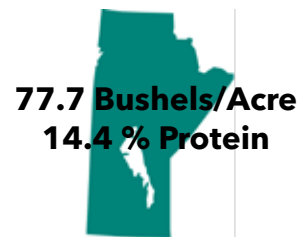

YIELD & PROTEIN³

	Lodging	Sprouting	Height	Maturity
AAC LEROY VB	G	G	89 cm	97 days
Carberry	G	F	82 cm	99 days

	Loose Smut	Common Bunt	Leaf Spot	Stem Rust	Leaf Rust	Stripe Rust	FHB
AAC LEROY VB	R	I	MS	MR	MR	MR	MR
Carberry	MR	R	MS	MR	R	MR	MR