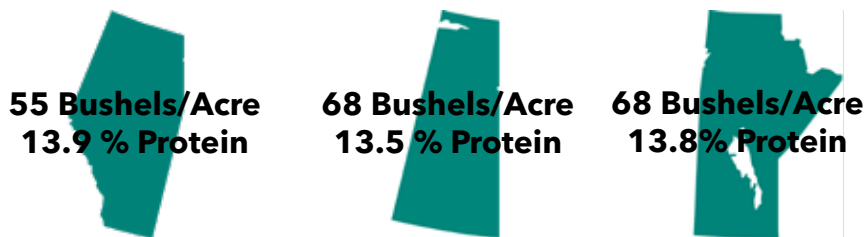

YIELD & PROTEIN¹

	Lodging	Sprouting	Height	Maturity
SY ROWYN	G	F	77 cm	98 days
Carberry	G	F	82 cm	99 days

	Loose Smut	Common Bunt	Leaf Spot	Stem Rust	Leaf Rust	Stripe Rust	FHB
SY ROWYN	I	S	I	R	R	MR	MR
Carberry	MR	R	MS	MR	R	MR	MR