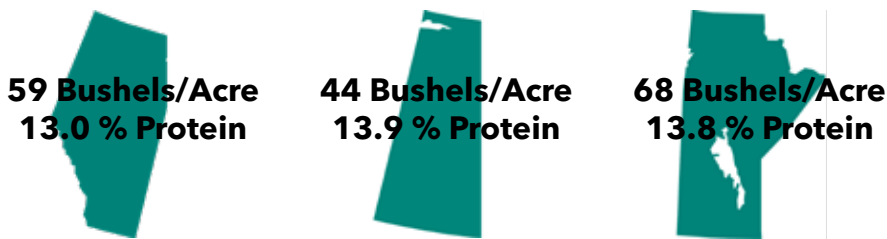

YIELD & PROTEIN⁴

	Lodging	Sprouting	Height	Maturity
CDC PRECISION	G	F	93 cm	101 days
Strongfield	F	F	89 cm	101 days

	Loose Smut	Common Bunt	Leaf Spot	Stem Rust	Leaf Rust	Stripe Rust	FHB
CDC PRECISION	MS	R	MS	MR	R	R	MS
Strongfield	S	MR	I	R	R	MR	S