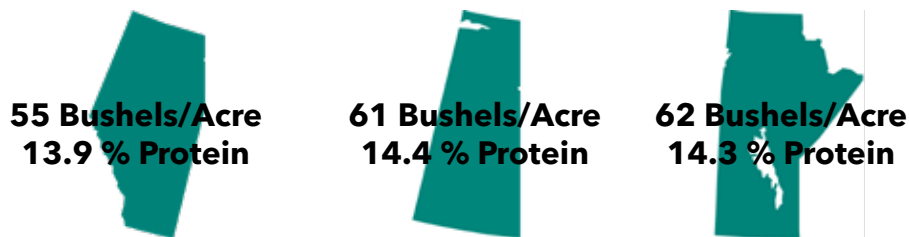

AAC REDBERRY

CANADA WESTERN SPRING WHEAT

ENJOY THE FRUITS OF YOUR LABOUR

AAC Redberry is a very early maturing, good standing, high protein CWRS. It has shown very high yields across all prairie production zones from the heat driven south, right up through the parkland regions.

AAC REDBERRY FEATURES:

- **EARLY** maturity
- High yield potential
- High grain protein, HVK and test weight
- Semi-dwarf
- Awned

YIELD & PROTEIN¹

	Lodging	Sprouting	Height	Maturity
AAC REDBERRY	G	G	88 cm	96 days
Carberry	G	F	82 cm	99 days

	Loose Smut	Common Bunt	Leaf Spot	Stem Rust	Leaf Rust	Stripe Rust	FHB
AAC REDBERRY	R	I	MS	R	R	R	I
Carberry	MR	R	MS	MR	R	MR	MR