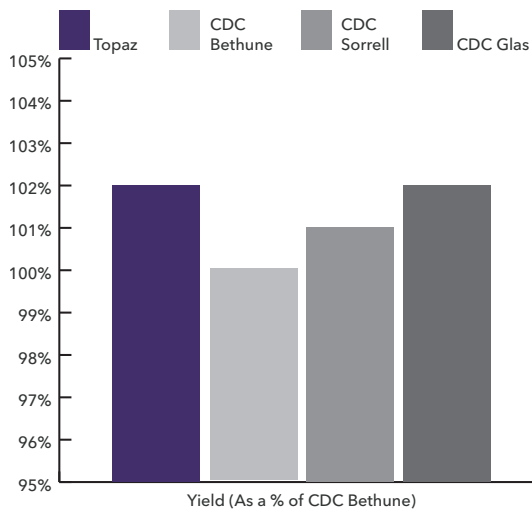

TOPAZ YIELD