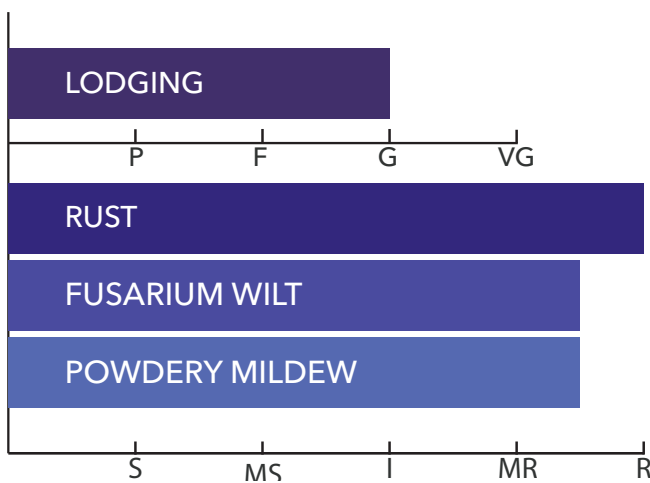

**TOPAZ YIELD**

**FEATURES**

- 🌸 Increased yield over check varieties in provincial testing
- 🌸 Early maturity
- 🌸 Improved lodging resistance

BREEDER: NUTRIEN AG SOLUTIONS  
PARENTAGE: VT50/CN96849

**TOPAZ LODGING & DISEASE RATINGS**

**TOPAZ MATURITY**