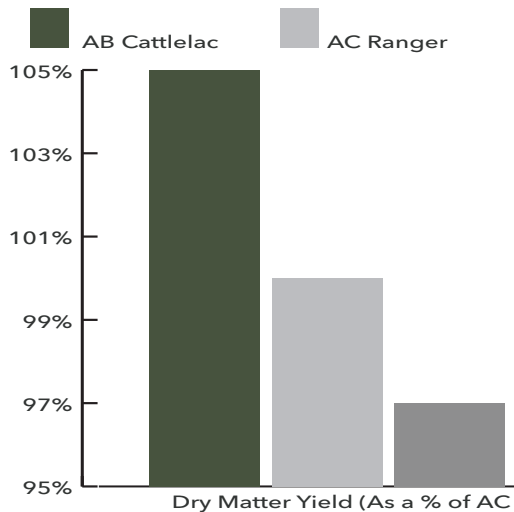

NEW !

AB CATTLELAC BARLEY

"ESCALADE" YOUR EXPECTATIONS OF QUALITY AND PERFORMANCE

AB Cattlelac is a NEW semi-smooth awned barley that was ranked #1 for forage yield in 2 years of Coop testing. Coupled with good lodging resistance, good grain yield and excellent disease resistance, livestock producers can feel confident AB Cattlelac is the luxury barley of choice for their operations.

AB CATTLELAC DRY MATTER YIELD

AB CATTLELAC LODGING AND DISEASE RATINGS

AB CATTLELAC MATURITY

FEATURES

- Excellence forage and grain yields throughout registration trials
- Featured in Grainews and Western Producer; described as an "incredible" new variety
- High cow carrying capacity
- Improved lodging over AC Ranger
- Semi-smooth awned 6 row