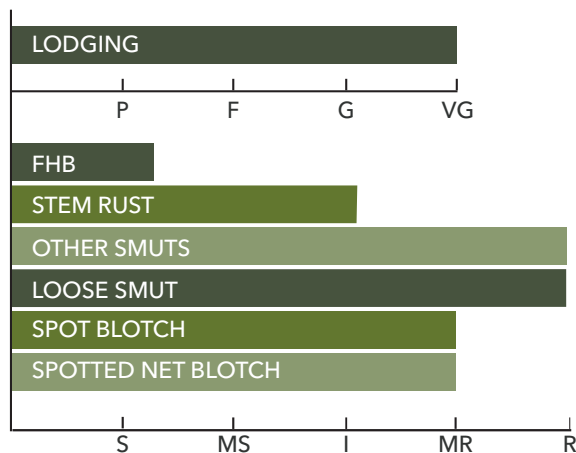

NEW !

AB CATTLELAC BARLEY

"ESCALADE" YOUR EXPECTATIONS OF QUALITY AND PERFORMANCE

AB Cattlelac is a NEW semi-smooth awned barley that was ranked #1 for forage yield in 2 years of Coop testing. Coupled with good lodging resistance, good grain yield and excellent disease resistance, livestock producers can feel confident AB Cattlelac is the luxury barley of choice for their operations.

AB CATTLELAC DRY MATTER YIELD

AB CATTLELAC LODGING AND DISEASE RATINGS

AB CATTLELAC MATURITY

FEATURES

- Excellence forage and grain yields throughout registration trials
- Featured in Grainews and Western Producer; described as an "incredible" new variety
- High cow carrying capacity
- Improved lodging over AC Ranger
- Semi-smooth awned 6 row