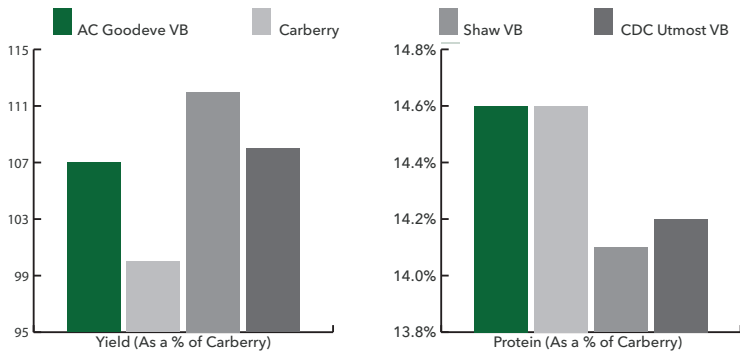

FIRST FOR MIDGE TOLERANCE

AC™ Goodeve VB was one of the first Midge Tolerant lines to enter the market and remains popular with CWRS growers, particularly in the parkland region of Saskatchewan. AC™ Goodeve VB is one of the best midge tolerant lines for standability and grain protein, and matures very early to help producers manage their harvest work load.

AC™ GOODEVE VB YIELD & PROTEIN