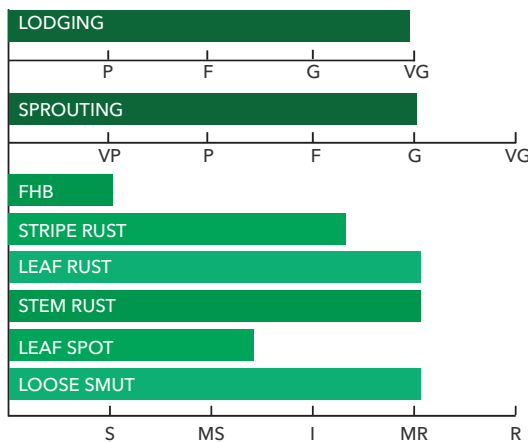

CANADA WESTERN SPRING WHEAT

## FIRST FOR MIDGE TOLERANCE

AC™ Goodeve VB was one of the first Midge Tolerant lines to enter the market and remains popular with CWRS growers, particularly in the parkland region of Saskatchewan. AC™ Goodeve VB is one of the best midge tolerant lines for standability and grain protein, and matures very early to help producers manage their harvest work load.

**AC™ GOODEVE VB YIELD & PROTEIN**

**AC™ GOODEVE VB LODGING, SPROUTING & DISEASE RATINGS**

## FEATURES

- Early maturity with excellent yield potential
- Proven excellent grade results
- High protein
- Midge Tolerant
- Awnless

BREEDER: R.M. DEPAUW, AAFC SWIFT CURRENT  
 PARENTAGE: 94B43-BLW4/AC INTREPID