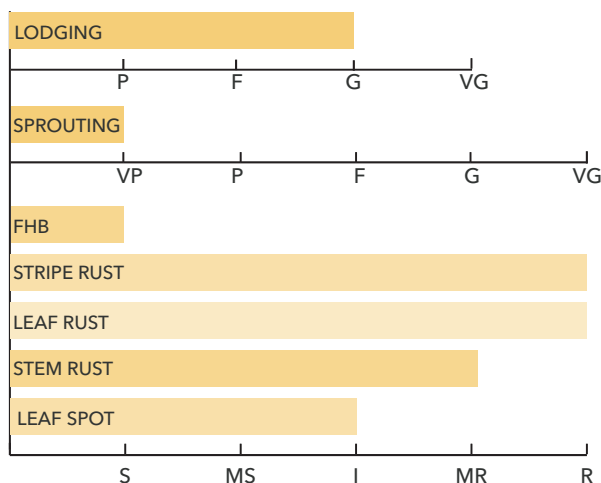

## GROW FUEL IN YOUR FIELD

AAC Innova CWSP has shown class leading yields, with agronomic features including short, strong straw to ensure that big bushels do not require a big time commitment at harvest. With soft white wheat parentage, low protein, and high starch content, AAC Innova is the coveted variety of choice for ethanol production across the prairies.

### AAC INNOVA YIELD & PROTEIN

### FEATURES

- Very high yield potential
- G for standability
- Excellent ethanol variety
- Easy harvestability
- Early maturity for the class
- Awned

BREEDER: DR HARPINDER RANDHAWA, AAFC LETHBRIDGE  
 PARENTAGE: AC ANDREW/N9148

### AAC INNOVA LODGING, SPROUTING & DISEASE RATINGS