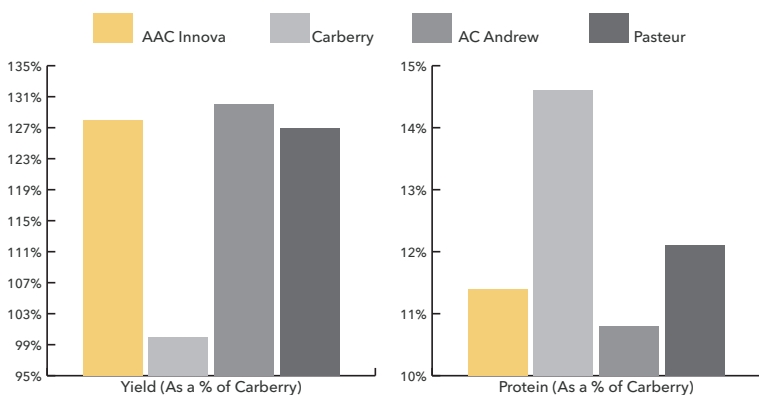

## GROW FUEL IN YOUR FIELD

AAC Innova CWSP has shown class leading yields, with agronomic features including short, strong straw to ensure that big bushels do not require a big time commitment at harvest. With soft white wheat parentage, low protein, and high starch content, AAC Innova is the coveted variety of choice for ethanol production across the prairies.

### FEATURES

- Very high yield potential
- G for standability
- Excellent ethanol variety
- Easy harvestability
- Early maturity for the class
- Awned

BREEDER: DR HARPINDER RANDHAWA, AAFC LETHBRIDGE  
 PARENTAGE: AC ANDREW/N9148